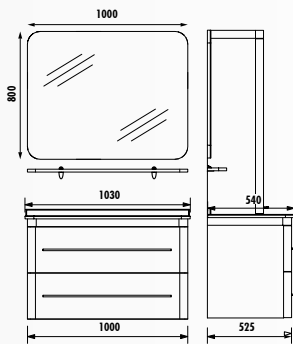

Piano 100 Takım