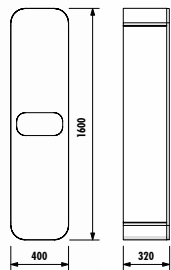

Pion Plus Boy Dolabı