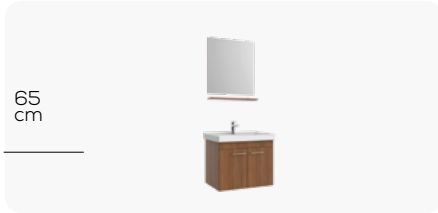

NOTE

	LAVABO DOLABI	ÜST MODÜL
85 cm	NT0085.10	NT1085.10 (DOLAP AYNA) NT4085.10 (AYNA+ETAJER)
65 cm	NT0065.10	NT1065.10 (DOLAP AYNA) NT4065.10 (AYNA+ETAJER)

ÖLÇÜ
(gxyd) mm

850x850x450
660x850x450

848x740x180 - 850x650x22
640x740x180 - 564x628x22

GÖVDE &
KAPAK

ÜRÜN MATERYAL

ÜRÜN
ÖZELLİKLERİ

Uyumlu Lavabo: TF185 ve TF165

Montaj sürecinde ölçü gerektiğinde ürün üzerinden alınan birebir ölçüler kullanılmalıdır.