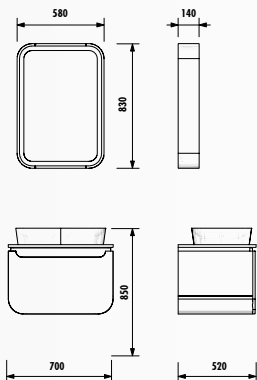

Pion Plus 70 Takım